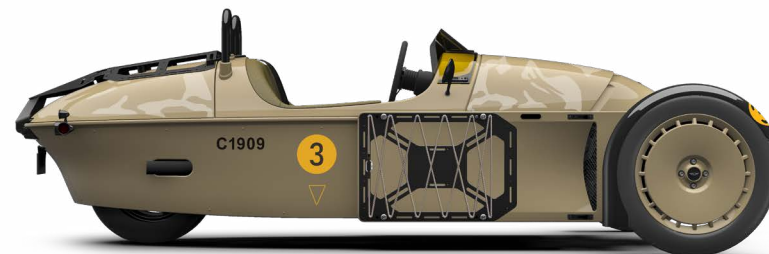

CHARLIE MIKE

MODEL	LIST PRICE	VAT	LIST PRICE (INC VAT)	UK ON THE ROAD*
Charlie Mike	£43,329.17	£8,665.83	£51,995.00	£53,165.00

* The UK On The Road Price includes; delivery to supplying dealer, pre-delivery inspection, number plates and fitting, fuel, first year Vehicle Excise Duty, first registration fee of £55 and courtesy check three months after delivery. These prices are correct at the time of writing, subject to change without notice. Delivery to supplying dealer may differ in some regions and be subject to additional charges. All pricing should be confirmed with the supplying dealer.

SWATCH	ITEM	FITMENT	PRICE (INC VAT)
	Body Colour - Special Solid Colour - Gloss	S	-
	Cowl Colour - Matched to Body Colour	S	-
	Wheel Colour - Matched to Body Colour	S	-
	Interior Textile - Technical Fabric - Khaki Sand	S	-
	Dashboard Colour - Matched to Body Colour	S	-
	Wind Deflectors - Yellow Tint	S	-