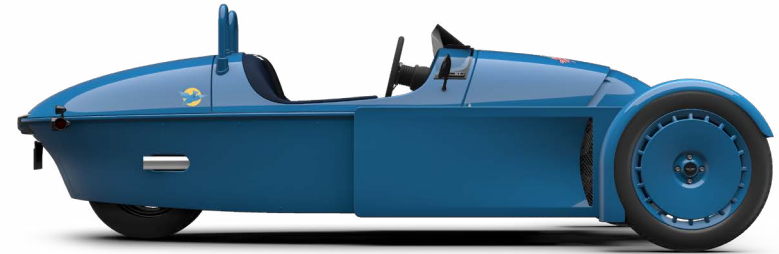

BLUEBIRD

MODEL	LIST PRICE	VAT	LIST PRICE (INC VAT)	UK ON THE ROAD*
The Bluebird	£43,329.17	£8,665.83	£51,995.00	£53,165.00

* The UK On The Road Price includes; delivery to supplying dealer, pre-delivery inspection, number plates and fitting, fuel, first year Vehicle Excise Duty, first registration fee of £55 and courtesy check three months after delivery. These prices are correct at the time of writing, subject to change without notice. Delivery to supplying dealer may differ in some regions and be subject to additional charges. All pricing should be confirmed with the supplying dealer.

SWATCH	ITEM	FITMENT	PRICE (INC VAT)
	Body Colour - Special Solid Colour - Gloss	S	-
	Cowl Colour - Matched to Body Colour	S	-
	Wheel Colour - Matched to Body Colour	S	-
	Interior Textile - Blue Typhoon Leather	S	-
	Dashboard Colour - Machine Turned	S	-
	Wind Deflectors - Clear Tint	S	-