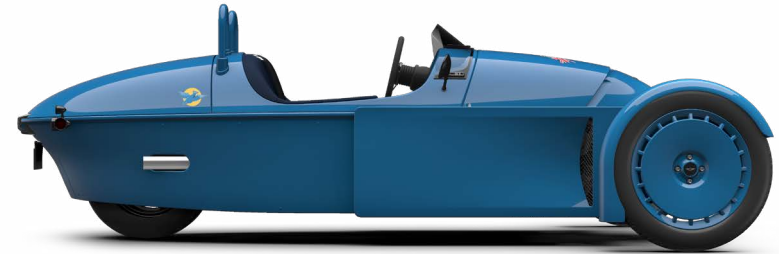

BLUEBIRD

ITEM - EXTERIOR FINISHES

ITEM - EXTERIOR FINISHES	FITMENT	PRICE (INC VAT)
Body Colour Cowl	S	-
Structural Casting - Silver	S	-
Roll Hoops - Body Colour Painted	S	-
Mirrors - Black	S	-
LED Headlights	S	-
Carbon Composite Mud Guards - Body Colour	S	-

ITEM - INTERIOR TEXTILES

ITEM - INTERIOR TEXTILES	FITMENT	PRICE (INC VAT)
Blue Typhoon Leather	S	-
Plain Stitch Pleating	S	-
Backrest Embroidery - Morgan Wings Logo	S	-
Heated Seats	O	£495.00
Matching Stitching	S	-
Matching Cockpit Inserts	O	£395.00
Rubber Floor Mat	NCO	-
Tunnel - Matched to Upholstery	S	-

ITEM - COCKPIT

ITEM - COCKPIT	FITMENT	PRICE (INC VAT)
Cockpit Embellishers - Anodised Silver	S	-
Moto-Lita 14" Black/Silver	S	-
Inner Body Finish - Matte Silver	S	-
Lockable Storage	O	£295.00
USB Charging Points	O	£95.00
Quad Lock Phone Mount	O	£245.00
Footwell Lights	O	£145.00
Cup Holder	O	£145.00
Footwell Heater	O	£795.00
Cat S5 Tracker	O	£705.00
Beeline Navigation Unit	O	£295.00
Morgan x Malle Seat Step Guard	O	£95.00
Cockpit Bungee Cords - Black	O	£175.00