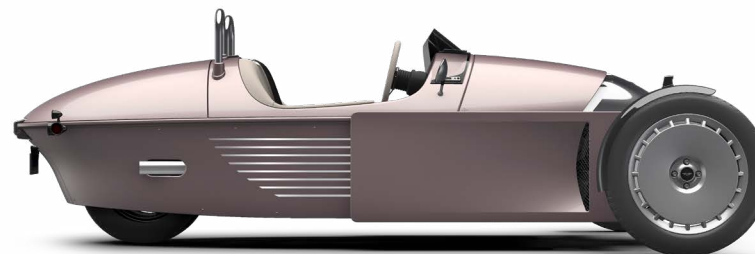

# BOULEVARD CRUISER

MODEL	LIST PRICE	VAT	LIST PRICE (INC VAT)	UK ON THE ROAD*
Boulevard Cruiser	£41,662.50	£8,332.50	£49,995.00	£51,165.00

\* The UK On The Road Price includes; delivery to supplying dealer, pre-delivery inspection, number plates and fitting, fuel, first year Vehicle Excise Duty, first registration fee of £55 and courtesy check three months after delivery. These prices are correct at the time of writing, subject to change without notice. Delivery to supplying dealer may differ in some regions and be subject to additional charges. All pricing should be confirmed with the supplying dealer.

# BOULEVARD CRUISER